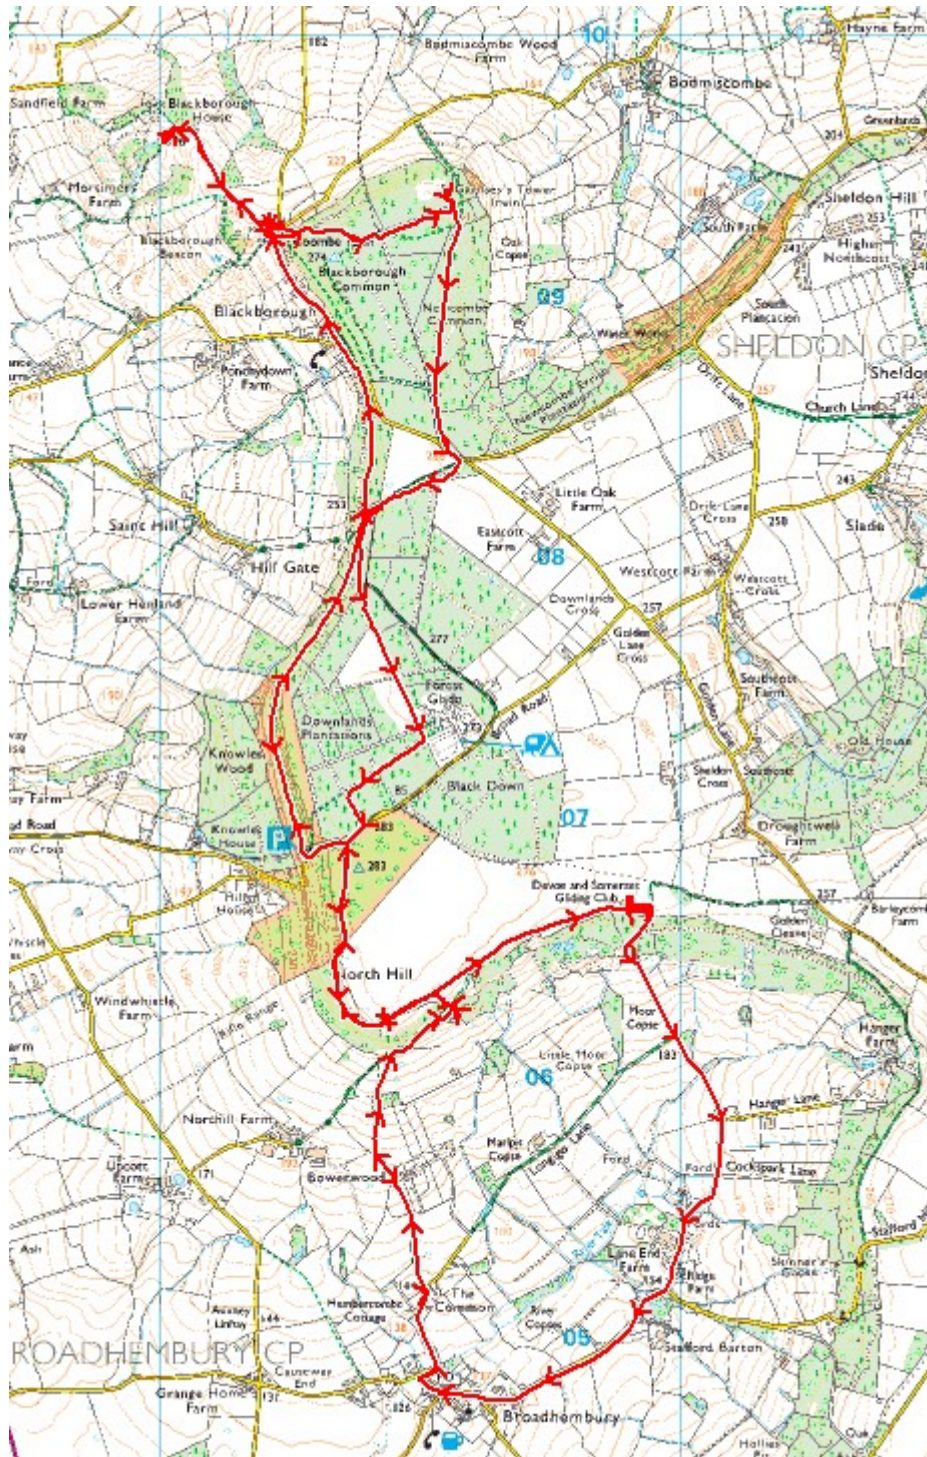

Broadhembury

10.2 miles

Start: ST108066 (Gliding Club car park)